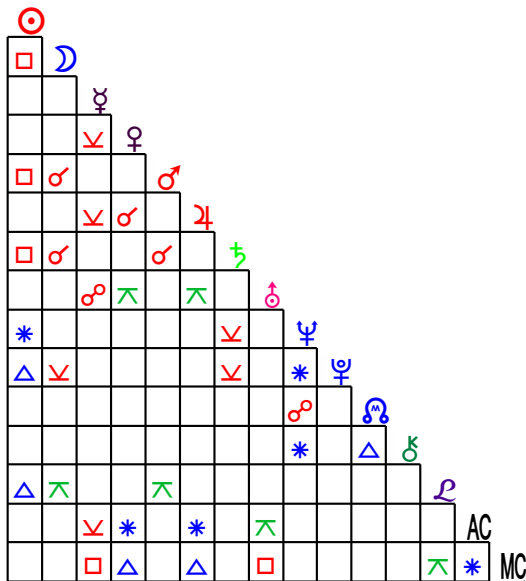

Radix-Horoskop
Placidus

Datum: 13.12.1949
Zeit: 06:58 MET

Planeten-Stellungen

☉ Sonne	20°54'	♏	Schütze	Haus 1
☾ Mond	23°09'	♍	Jungfrau	Haus 9
☿ Merkur	2°37'	♍	Steinbock	Haus 1
♀ Venus	5°49'	♊	Wassermann	Haus 2
♂ Mars	24°28'	♍	Jungfrau	Haus 9
♃ Jupiter	2°27'	♊	Wassermann	Haus 2
♄ Saturn	19°11'	♍	Jungfrau	Haus 9
♅ Uranus	3°29' (R)	♋	Krebs	Haus 8
♆ Neptun	16°59'	♎	Waage	Haus 10
♇ Pluto	18°04' (R)	♌	Löwe	Haus 9
♁ mKnoten	13°06'	♈	Widder	Haus 4
♄ Chiron	13°34'	♏	Schütze	Haus 1
♁ Liliith	26°42'	♈	Widder	Haus 5
AC Aszendent	3°21'	♏	Schütze	Haus 1
MC Medium Coeli	1°17'	♎	Waage	Haus 10

Häuser-Stellungen

1	3°21'	♏	Schütze
2	7°43'	♏	Steinbock
3	22°27'	♊	Wassermann
4	1°17'	♈	Widder
5	28°20'	♈	Widder
6	17°47'	♉	Stier
7	3°21'	♊	Zwilling
8	7°43'	♋	Krebs
9	22°27'	♌	Löwe
10	1°17'	♎	Waage
11	28°20'	♎	Waage
12	17°47'	♏	Skorpion

Aspekte

♁ AC	+0°08'	♀ ♃ ♃	+0°10'	♁ Δ ♂	+0°28'
♀ ♃	+0°44'	♀ ♂ ♁	+0°52'	♃ * AC	+0°54'
♃ ♃	+1°02'	♀ * ♃	+1°05'	♄ ♃ ♃	+1°06'
♃ Δ MC	+1°10'	♃ ♂ ♂	+1°19'	♀ □ MC	+1°20'
☉ □ ♃	+1°44'	AC * MC	+2°04'	♄ ♃ ♃	+2°12'
♁ □ MC	+2°12'	♃ ♃ ♃	+2°14'	☉ □ ♃	+2°15'
♀ ♃ ♁	+2°20'	♀ * AC	+2°28'	☉ Δ ♃	+2°50'
♀ ♃ ♃	+3°12'	♀ ♂ ♃	+3°22'	♀ * ♂	+3°25'
♃ ♃ ♃	+3°33'	☉ □ ♂	+3°34'	♀ ♂ ♁	+3°53'
☉ * ♃	+3°55'	♃ ♂ ♃	+3°58'	♀ Δ MC	+4°32'
♃ ♃ MC	+4°35'	♃ ♃ ♃	+5°04'	♂ ♂ ♃	+5°17'

Quadranten

Quadrant 1	38	☉ ♃ ♃ ♃ ♃ AC
Quadrant 2	6	♁ ♃
Quadrant 3	26	☾ ♂ ♃ ♃ ♃
Quadrant 4	11	♀ MC

Elemente

Feuer	33	☉ ♃ ♁ ♂ ♃ AC
Erde	23	☾ ♃ ♂ ♃
Luft	21	♀ ♃ ♃ MC
Wasser	4	♁

Qualitäten

Kardinal	26	♀ ♁ ♃ ♁ ♃ MC
Fix	14	♀ ♃ ♃ ♃
Flexibel	41	☉ ♃ ♂ ♃ ♃ AC

Männlich / Weiblich

Männlich	54	☉ ♃ ♃ ♃ ♃ ♃ ♃ ♃ ♃ ♃ AC MC
Weiblich	27	☾ ♃ ♂ ♃ ♃ ♃

Legende

♃	Konjunktion
♃	Halbsextil
♃	Halbquadrat
*	Sextil
□	Quadrat
Δ	Trigon
♃	Sesquiquadrat
♃	Quintil
♃	Biquintil
♃	Quincunx
♃	Opposition

☉	Sonne
☾	Mond
☿	Merkur
♀	Venus
♂	Mars
♃	Jupiter
♄	Saturn
♅	Uranus
♆	Neptun
♇	Pluto
♁	mKnoten
♄	Chiron
♁	Liliith
AC	Aszendent
MC	Medium Coeli

♈	Widder
♉	Stier
♊	Zwilling
♋	Krebs
♌	Löwe
♍	Jungfrau
♎	Waage
♏	Skorpion
♏	Schütze
♏	Steinbock
♏	Wassermann
♏	Fische